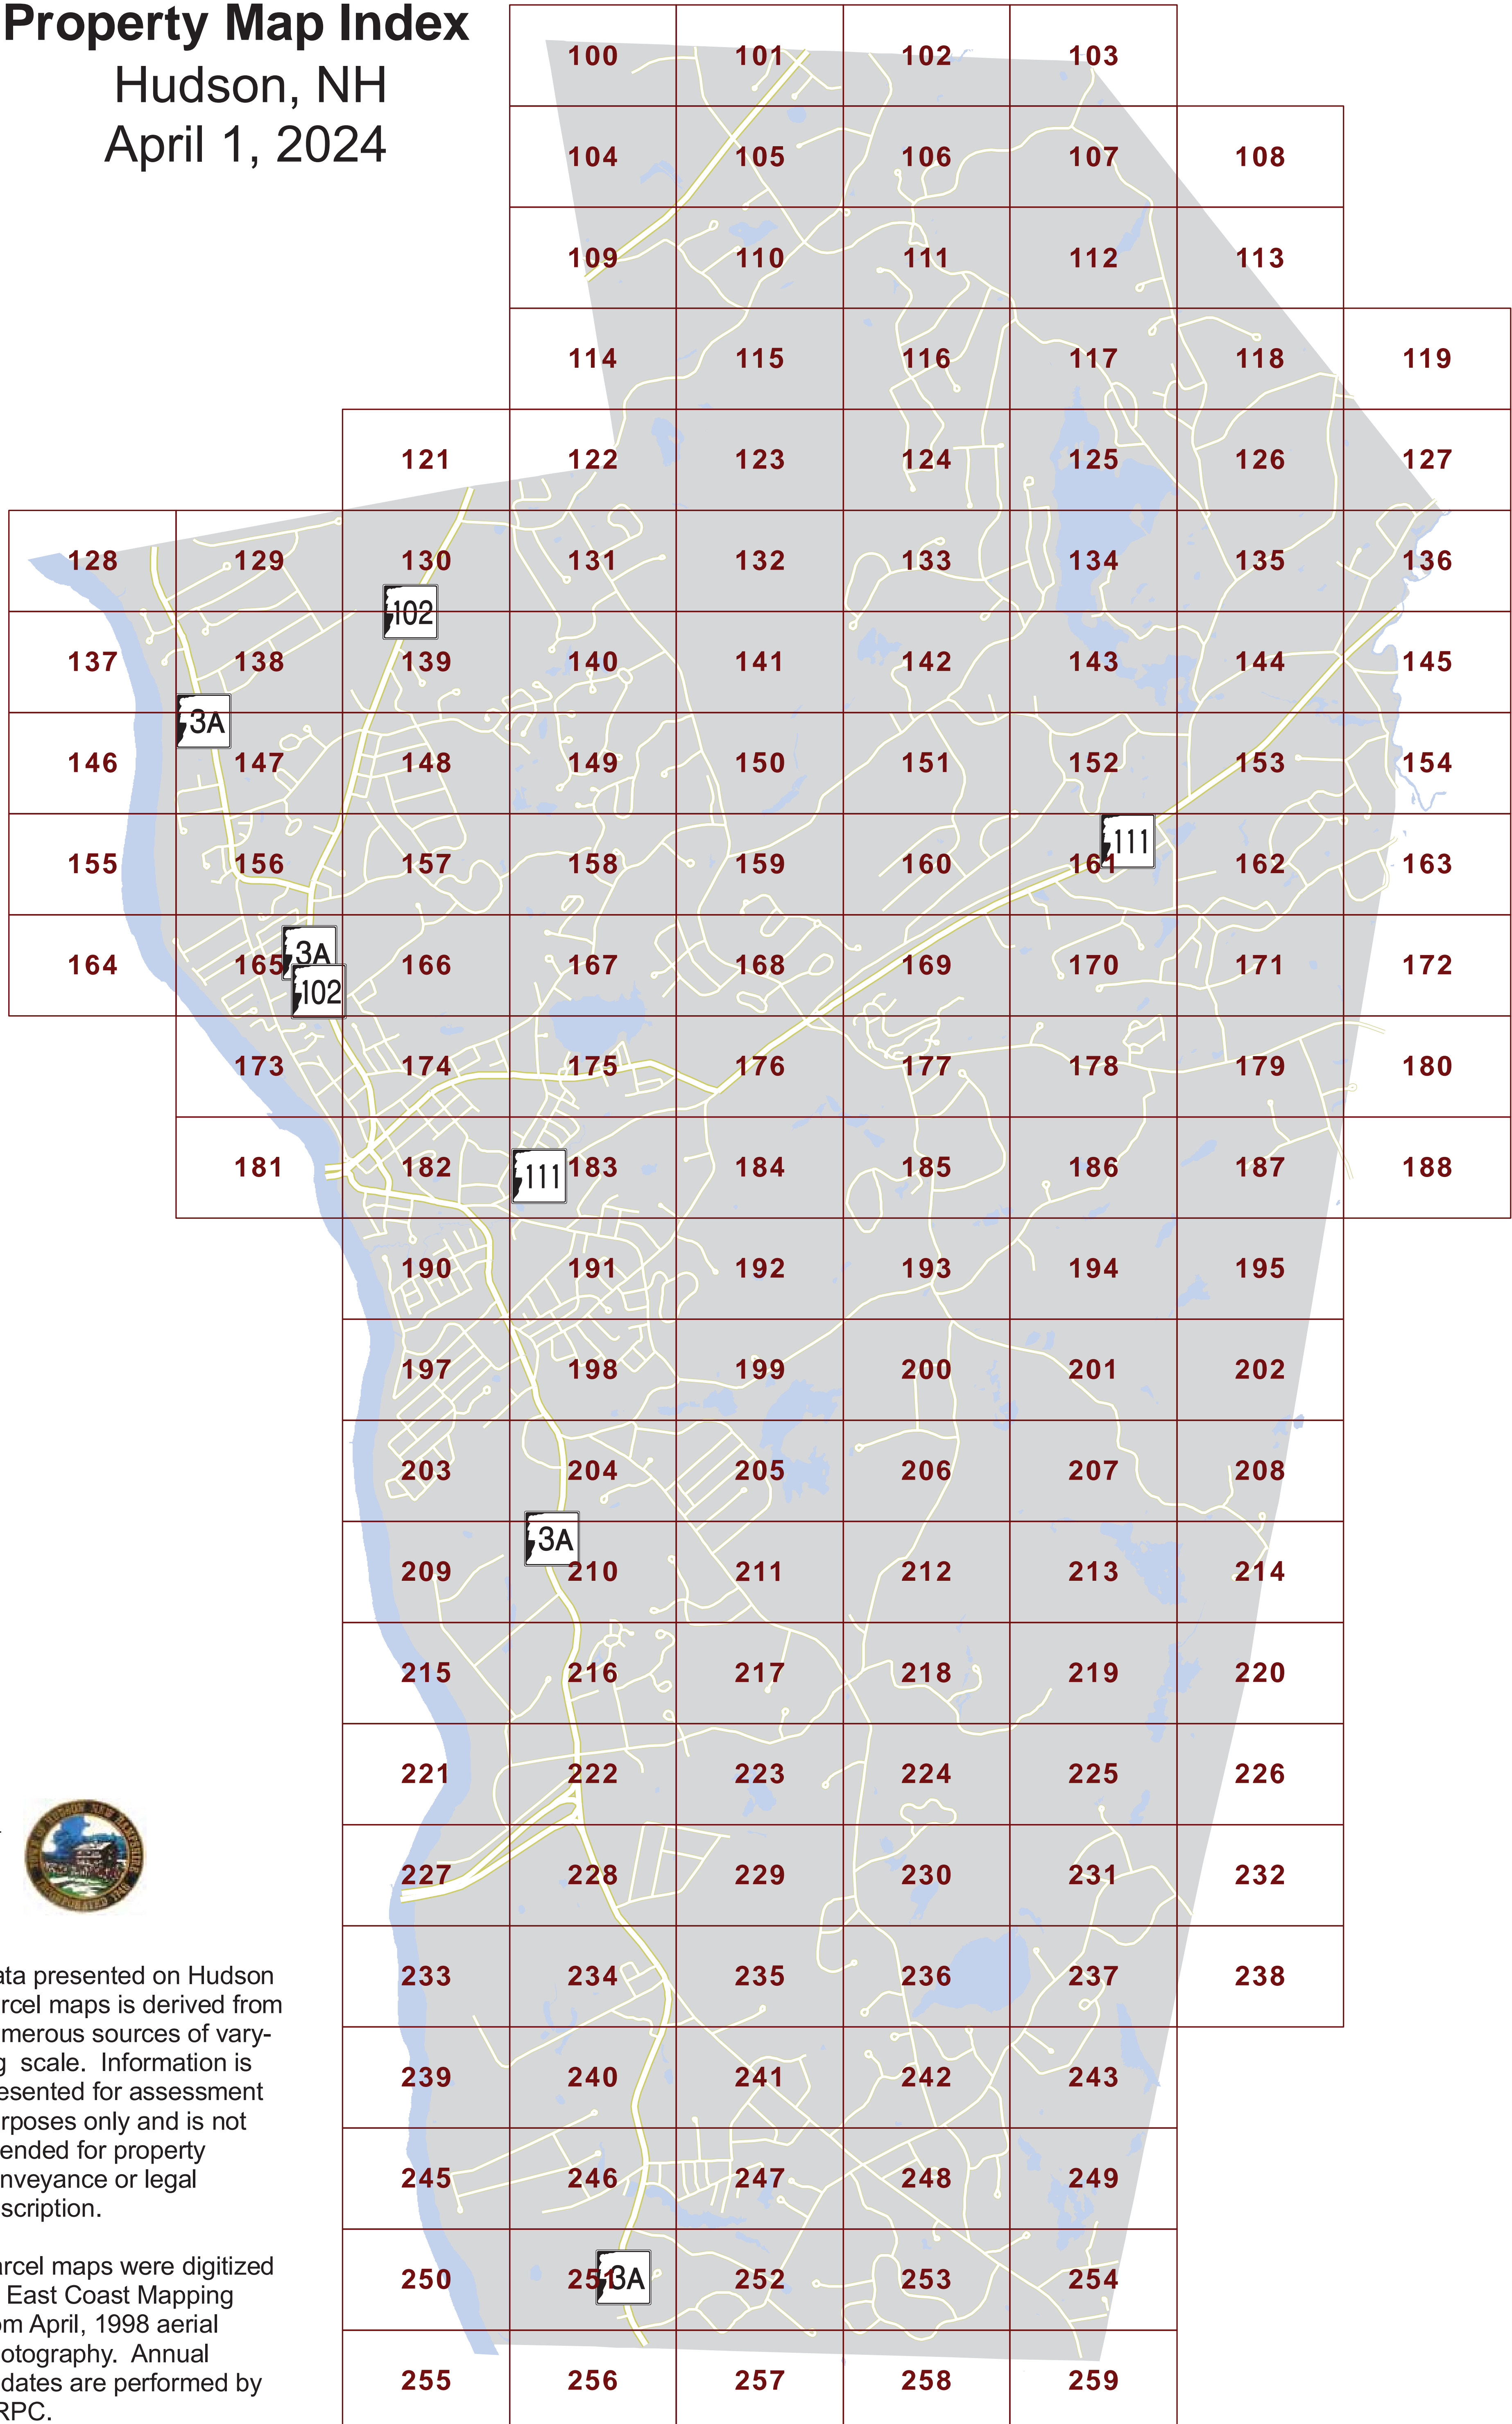

Property Map Index

Hudson, NH

April 1, 2024

Data presented on Hudson parcel maps is derived from numerous sources of varying scale. Information is presented for assessment purposes only and is not intended for property conveyance or legal description.

Parcel maps were digitized by East Coast Mapping from April, 1998 aerial photography. Annual updates are performed by NRPC.